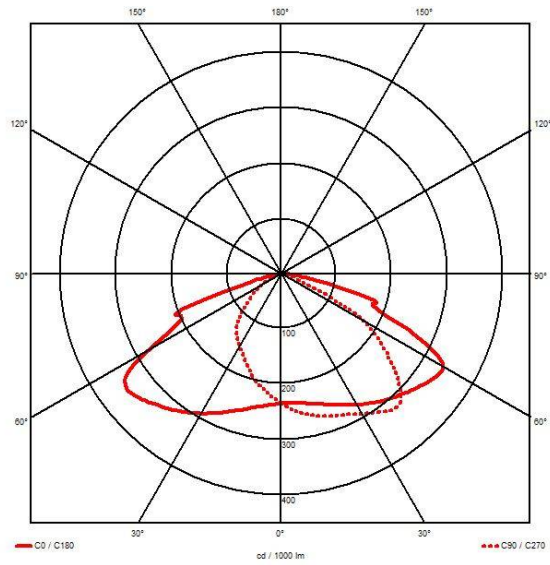

Gabbro

Gabbro 1 Streetlight
Code: AGAB1/1

ACCESSORIES

AGAB/SBA/1	Gabbro 60mm Spigot Adaptor
AGAB/PC/1	Gabbro Nema Photocell