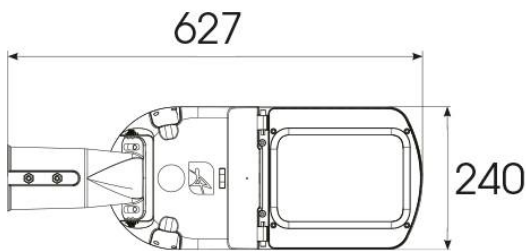

Gabbro

Gabbro 1 Streetlight
Code: AGAB1/1

ACCESSORIES

AGAB/SBA/1	Gabbro 60mm Spigot Adaptor
AGAB/PC/1	Gabbro Nema Photocell