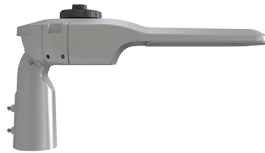

# Gabbro

Gabbro 1 Streetlight  
Code: AGAB1/1

## PRODUCT FEATURES

- Modern die-cast aluminium street light ideal for car parks and large open areas
- 30° head tilt (15° up or down from horizontal) allows for a wider or more narrow light distribution
- Integrated spirit level for easy levelling during installation
- 10kV Surge protection
- CCT selectable between 3000K and 4000K and power selectable; offering a choice of up to 3 outputs, in one luminaire
- Die-cast aluminium construction and breather gland for optimal heat dissipation and performance
- Compatible with post top or side entry utility 76mm spigot
- NEMA socket as standard for photocell accessory