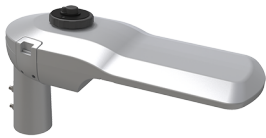

# Gabbro

Gabbro 1 Streetlight  
Code: AGAB1/1

## PRODUCT FEATURES

- Modern die-cast aluminium street light ideal for car parks and large open areas
- 30° head tilt (15° up or down from horizontal) allows for a wider or more narrow light distribution
- Integrated spirit level for easy levelling during installation
- 10kV Surge protection
- CCT selectable between 3000K and 4000K and power selectable; offering a choice of up to 3 outputs, in one luminaire
- Die-cast aluminium construction and breather gland for optimal heat dissipation and performance
- Compatible with post top or side entry utility 76mm spigot
- NEMA socket as standard for photocell accessory